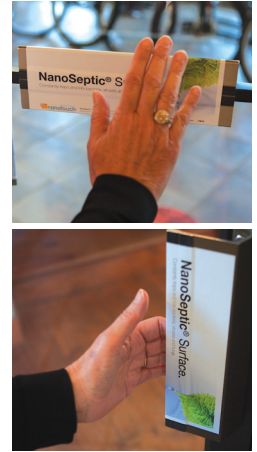

ELEV01
Size: 0.9" dia.
(25 pack)

Touchscreen Film

Clear Film for Touchscreens

From restaurant checkout to hospital and airline kiosks, this NanoSeptic film turns any touchscreen into a continuously self-cleaning surface. Low tack adhesive provides a more secure installation than traditional static cling. Can be cut to fit any size screen. The touchscreen shown has a label identifying the screen as a NanoSeptic surface. This label is included in all clear film orders.

FILM01
Size: 12"x18"

FILM02
Size: 9"x12"

Note: This film is intentionally 99% clear. It may have small bubbles after installing. This will not affect the operation of the touchscreen.

Facility Touch Point Skins* - 25 per Pack

Wide Door Push Bar

Great for horizontal tubular push bars or square push bars on self-locking doors.

PB05 Size: 3.6" x 12"

PB02 Size: 4" x 18"

Door Push/Pull Handle Wrap

This medium size skin can be used on lots of different touch points, but it's perfect for the square push plates and square pull handles on many glass doors.

PB06
Size: 4" x 9"

Door Push Pad

Durable and easy to apply and replace, just peel and stick. Perfect for any push door used in bathrooms, locker rooms, cafeterias, or on other high traffic entry/exit doors.