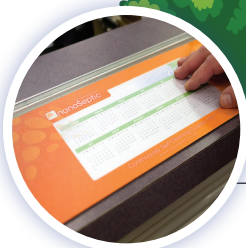

Visual Guide to Self-Cleaning Touchpoints

Where to use NanoSeptic® facility touchpoints in office buildings, physician and dental offices, schools and other facilities.

Elevator Buttons
 Clear peel and stick button covers

Mouse Pads
 Individual desks, computer labs, hotel business centers and checkin kiosks

Tissue Box Covers
 Self-cleaning covers for your current tissue boxes

Placemats
 Conference room, break room and dining facilities

Self-Cleaning Film for Touchscreens
 Kiosks, computer screens, order entry screens and restaurant checkout

Counter Mats
 Reception counters, bank teller counters, patient rooms and over the bed tray tables